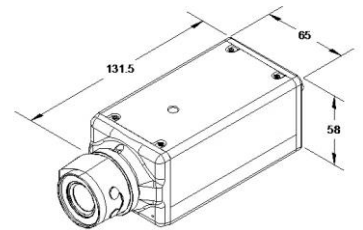

Server	Compression	Triple streams : H.264/MPEG-4/JPEG
	Pixel (H x V)	1920x1080 / 1280x720 / 640x480 / 320x240 / 176x144
	Traffic Control	32/48/64/96/128/192/256/320/384/448/512/576/640/704/768Kbps
	Max. Frame Rate	(30fps) 1920x1080 / 1280x720 / 640x480 / 320x240 / 176x144
	Safety	User-ID and password
	Protocols	Ipv4/v6 / HTTP / HTTPS / QoS Layer 3 level / FTP / SMTP / Bonjour / UPnP / SNMPv1/v2c/v3 / DNS/DDNS / NTP / RTSP / RTP / UDP / IEEE 802.1x / DHCP / Access list filtering
	Number of User	Max. 10 connections for singal video
	Storage Capacity	SD card / FTP / NAS (Samba)
	Alerting	SMTP / FTP / HTTP / SD Card
	Pre / Post Alarm	Pre (0,1,2,3,4,5) / Post (0,1,2,3,4,5,10) seconds
Network Camera	Release for alarm	Motion detection/ I/O / schedule
	Image Pick-up Device	1/2.7" Progressive scan CMOS sensor 2 Mega pixel
	D-WDR	Off & 1~8 level
	Shutter Time	outdoor / indoor / 1/30, 1/50, 1/60, 1/100, 1/125, 1/250, 1/500, 1/1000
	Video Output	BNC (1Vp-p, 75 Ohms)
	Min Illum	0.1 Lux (color) / 0.05 Lux (B/W)
	Optical Lens	CS mount (DC driver)
Audio	Day / Night	Light Sensor Mode / Color Mode(Day) / B/W Mode(Night) / Times Mode / Synchronize with DI input
	Audio	2-way-halfduplex
	Audio Compression	G.711(64Kbps) / G.726(24Kbps) / G.726(32Kbps)
	Adjust Volume	Mic-in / Line-out web adjustable
	Audio In	Mic built-in
Terminal	Audio Out	3.5mm phone jack (Support 2way)
	Network Interface	Ethernet (10Base-T/100Base-Tx) / PoE / WiFi (802.11/b/g/n)
	Video Interface	BNC, Video composit (NTSC/PAL)
	External Port	Alarm in / Relay out
General	SD Card	SD card (up tp 32GB)
	Operation Voltage	12V DC : max. 3.8W / 24V AC : max. 4.3W PoE(802.3af above) : max. 4.8W
	Dimen./Weight	65mm (W) x 58mm (H) x 132mm (L) / @ 500g / 12pcs per carton
	Operation Temp.	-10°C ~ +45°C