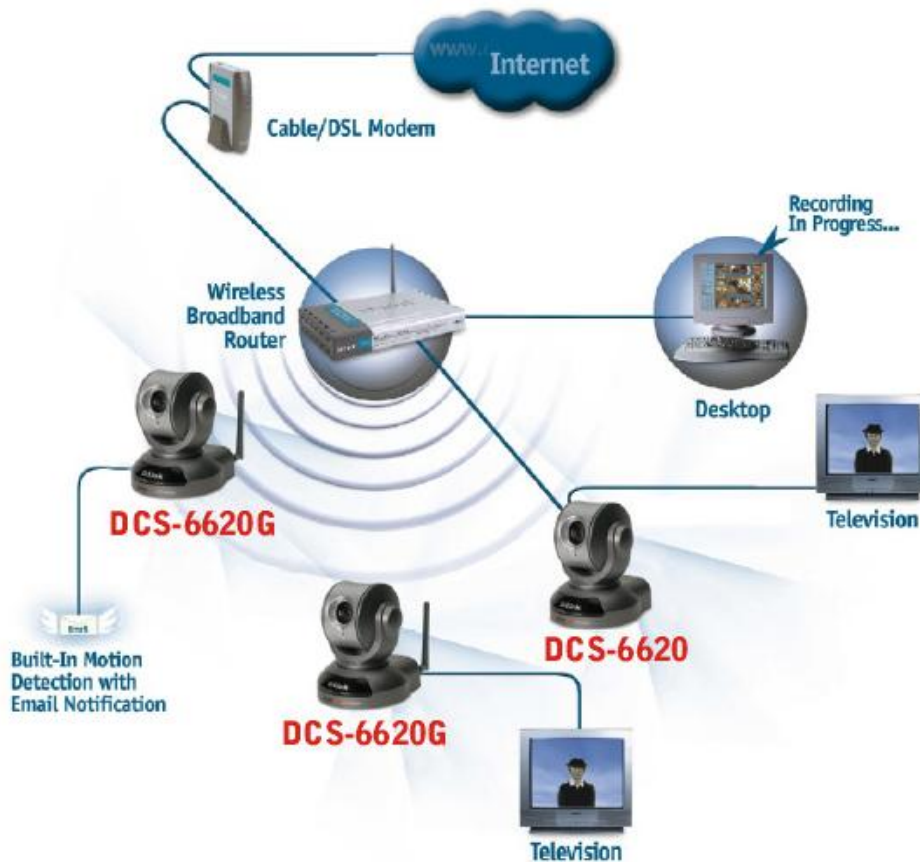

IP Networking Camera: Dlink-DCS-6620 CCD MPEG4 Pan / Tilt / 10X Optical Zoom

Product Features:

- Motorized Pan/Tilt/Zoom
- User-Selectable Compression Codec - MJPEG and MPEG-4
- 2-Way Audio Support
- Extreme Low Light Sensitivity
- Smooth Video Recording of Up to 30 FPS
- Extreme Low Light Sensitivity
- Smooth Video Recording of Up to 30 FPS

Software

Modes of Operation

- MJPEG
- MPEG-4

Security

- 14-Digit Password
- 20 User Accounts
- 10 Simultaneous Users

Network Protocols

- TCP/IP
- 802.3
- 802.3u
- DDNS
- UPnP

- NTP
- SMTP
- FTP
- HTTP

Quality of Service

- Ensures Adequate Bandwidth for High Quality Video Streaming

Camera Video Resolution

- Up to 30 Fps at 352x240
- Up to 10 Fps at 704x480

Physical & Environmental

Device Ports

- 10/100Mbps Fast Ethernet
- Power
- External Mic
- A/V Out

Diagnostic LEDs

- 2 LEDs for POST, Connection, and Heartbeat

Power Input

- External Power Supply
- 12V DC 1.5A

Power Consumption

- 5.5W (Still)
- 8.0W (Moving)

Dimensions

- 4.06" (L) x 4.07" (W) x 4.35" (H)