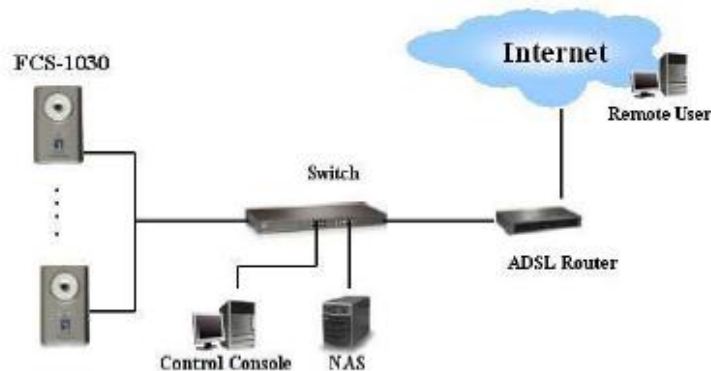

Technical Specification

Networking

- **Standards Compliance**
  IEEE 802.3/u
- **Ports**
  1 x RJ-45 10/100 Mbps port

Camera Specification

- **Lens**
  Fixed focal w/ fine tuning, 4.0mm, F=1.8
- **Image Sensor**
  1/4" Color CMOS Sensor
- **Max. Resolution**
  640 x 480 pixels
- **Minimum Illumination**
  10Lux / F1.8
- **Electronic Shutter:**
  1/60 ~ 1/15,000 sec

Video

- **Video Algorithm Support:**
  Stream Video (MPEG4)
  Still Photos (JPEG)
- **Video Resolution:**
  Up to 30/25 frames at 160 x 120
  Up to 30/25 frames at 320 x 240
  Up to 10 frames at 640 x 480

Audio

- **Audio Codec**
  24Kbps
- **Others**
  Supports audio mute

Microphone

- **Type**
  Omni-directional
- **Frequency**
  50 ~ 16000Hz
- **S/N Ratio**
  More than 60dB

Hardware & Environment

- **CPU**
  Trimedia PNX 1300
- **RAM**
  16MB SDRAM
- **ROM**
  2MB Flash ROM
- **Power**
  Input: 100~240VAC, 50/60Hz, 0.4A
  Output: 5VDC, 2A
- **Temperature**
  Operating: 0°C ~50°C (32°F ~ 122°F)
- **Humidity**
  Operating: 10%~95%(Non-Condensing)
- **Dimension**
  72.8mm(W) * 28.6mm(D) * 115.2mm(H)
- **Weight**
  215g
- **EMI and Safety**
  FCC, CE

Viewing System Requirement

- **OS**
  Microsoft Windows 98SE/ ME/ 2000/ XP
- **Browser**
  IE 5.5 or above

Product Diagram

สนใจ สอบถามรายละเอียดเพิ่มเติม กรุณาติดต่อ
บริษัท เอส-วัน เทคโนโลยี จำกัด โทร. 02-991-6962 มือถือ 086-789-7434
Email: kitti@sone.co.th